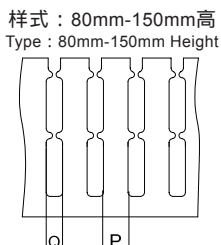

推荐:灰色为常规库存产品,其它颜色有起订量要求。
Comment:gray is standard color,other color come with MOQ.