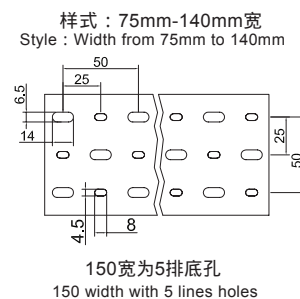

推荐:灰色为常规库存产品,其它颜色有起订量要求。
Comment:gray is standard color,other color come with MOQ.