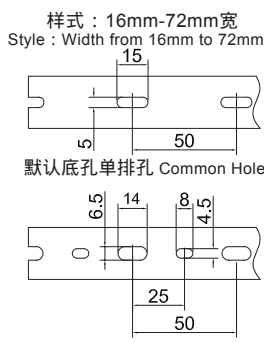

推荐:灰色为常规库存产品,其它颜色有起订量要求。
Comment:gray is standard color,other color come with MOQ.