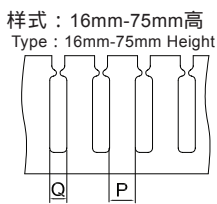

推荐:灰色为常规库存产品,其它颜色有起订量要求。
Comment:gray is standard color,other color come with MOQ.