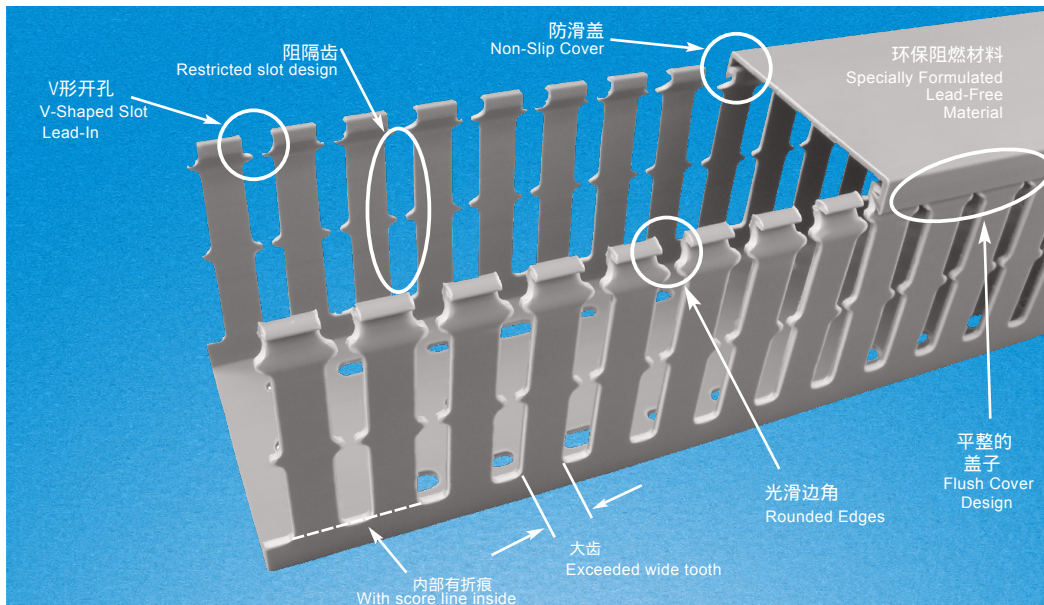

RCCN 日成VDRFZ型易折断环保阻燃线槽 Wide Slot Wiring Duct

特点/Features	优点/Advantages	益处/Benefits
大的齿和大的孔 Wide finger and slot design Can be used with a wide range of wire and	齿宽有12mm,孔宽8mm,齿硬度大 Finger 12mm Slot 8 mm,Rigid fingers	适用于较大的电线 bundle sizes
环保阻燃材料 Rohs approved Enviroment-friendly Material	符合欧盟ROHS环保测试, 符合美国UL94V-0,良好的阻燃性 Approved by EU Rohs, Compliant with US UL 94V-0,good inflaming	环保不含有铅的PVC 不会对人体健康构成危害,材料良好阻燃性, 使明火自熄,在着火的情况下,保证安全 Eliminates health concerns associated with PVC that contains lead
易折断型结构 Smooth rounded edges	方便安装时根据需要的侧孔大小走线折断齿 Exclusive RCCN ® process rounds the edges in duct slots and at top of duct fingers	减少安装时间, 断面平整美观 Protects hands and wiring/cabling from abrasion
防滑盖 non-slip liner inside duct covers)	安装时不容易滑盖 Will not slide easily when installed on duct base	防运输振动导致滑盖 防线槽垂直安装时滑盖 Cover stays in place during shipment, vibration and when in a vertical orientation,eliminating rework
平整的盖子设计 Flush cover design Greater capacity than traditional duct designs	比传统的设计有更大的空间 盖子与槽体齐平 Cover sits flush with sidewall	比老款装相同数量的电线表面更平整美观 Can potentially use a smaller size wiring duct for same number of wires Provides a neat and finished appearance
冲孔断面/Slot smooth	冲孔后齿的表面平整光滑 Smooth edge after punching	不用修毛刺,节省时间 No need to get offer abrasion, save time
V型开孔设计 V-shaped slot lead-in V-shape funnels wires into slot for	V型槽孔使电线更易装入 Easier insertion	加快电线安装 Speeds wire installation
阻隔齿设计 Restricted slot design Once inserted wires are retained in the slot	电线装入后不会晃动,不管是否扣盖子 也可用于电线功能不同的分类 with or without the cover being installed	安装时避免线跑出槽不必要的麻烦,节省时间 Eliminates hassle and saves time during installation and maintenance
四种颜色可选 Four different colors	可用于不同场合的安装要求。 Suitable to different environments using	项目对颜色有要求时选择范围更加的广泛更快的满足终端用户的需求。 Can meet different customers' request in different project
通过多项认证 Approved by many certificates	美国UL,加拿大CULUS, 欧盟CE ,ROHS,REACH 铁道部机车阻燃低烟认证。 America UL,Canada CULUS, EuropeCE ,ROHS,REACH Flamily and low smoking certificate	满足项目应用零配件需要提供产品认证,确保产品在世界各地均可放心使用 Can provide related certificates of the projects or parts need