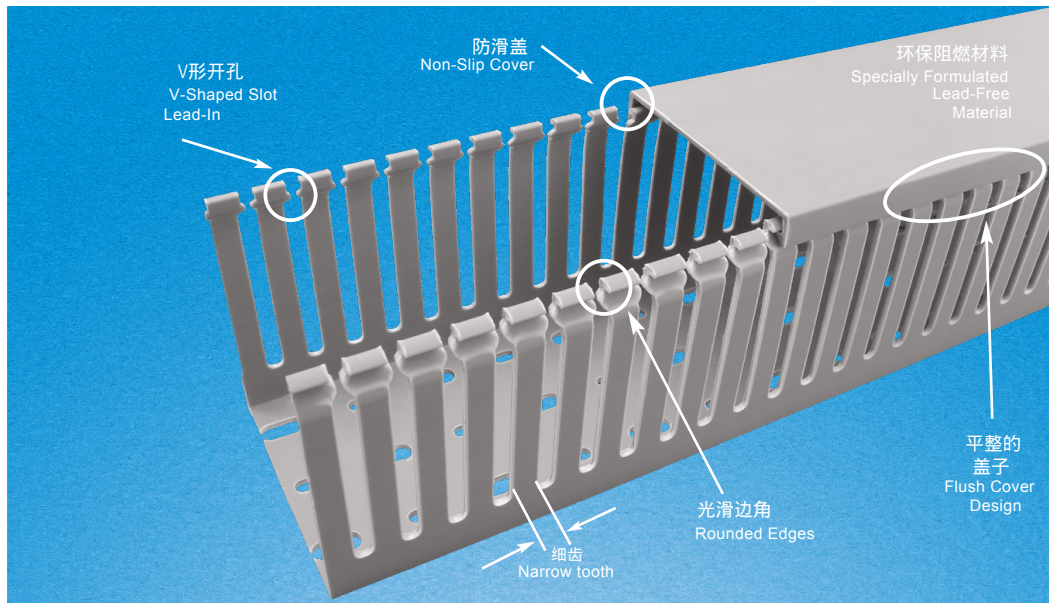

Pcs/Branch
2M

Including truning and lids

每支
2米

含槽底槽盖

Pcs/Branch
2M

Including truning and lids

RCCN 日成HVDR型环保阻燃线槽 Narrow Slot Wiring Duct

特点/Features	优点/Advantages	益处/Benefits
细的齿和细的孔 Narrow finger and slot design	较近的电器接线空间满足高密度排线 Allows further fanning of wires for neater wire	允许更多的排线,使布线效果整体美观 Mmanagement in high-density control panels
环保阻燃材料 Rohs approved Enviroment-friendly Material	符合欧盟ROHS环保测试, 符合美国UL94V-0,良好的阻燃性 Approved by EU Rohs, Compliant with US UL 94V-0,good inflaming	环保不含有铅的PVC 不会对人体健康构成危害,材料良好阻燃性, 使明火自熄,在着火的情况下,保证安全 Eliminates health concerns associated with PVC that contains lead
光滑的边角 Smooth rounded edges	齿的顶端和孔的边缘光滑 Smooth edges in duct slots and at top of duct fingers	防止电线和手被毛刺割伤 Protects hands and wiring/cabling from abrasion
防滑盖 non-slip liner inside duct covers)	安装时不容易滑盖 Will not slide easily when installed on duct base	防运输振动导致滑盖 防线槽垂直安装时滑盖 Cover stays in place during shipment, vibration and when in a vertical orientation,eliminating rework
平整的盖子设计 Flush cover design Greater capacity than traditional duct designs	比传统的设计有更大的空间 盖子与槽体齐平 Cover sits flush with sidewall	比老款装相同数量的电线表面更平整美观 Can potentially use a smaller size wiring duct for same number of wires Provides a neat and finished appearance
冲孔断面/Slot smooth	冲孔后齿的表面平整光滑 Smooth edge after punching	不用修毛刺,节省时间 No need to get offer abrasion, save time
V型开孔设计 V-shaped slot lead-in V-shape funnels wires into slot for	V型槽孔使电线更易装入 Easier insertion	加快电线安装 Speeds wire installation
四种颜色可选 Four different colors	可用于不同场合的安装要求。 Suitable to different environments using	项目对颜色有要求时选择范围更加的广泛更快的满足终端用户的需求。 Can meet different customers' request in different project
通过多项认证 Approved by many certificates	美国UL,加拿大CULUS, 欧盟CE ,ROHS,REACH 铁道部机车阻燃低烟认证。 America UL,Canada CULUS, EuropeCE ,ROHS,REACH Flamily and low smoking certificate	满足项目应用零配件需要提供产品认证,确保产品在全球各地均可放心使用 Can provide related certificates of the projects or parts need